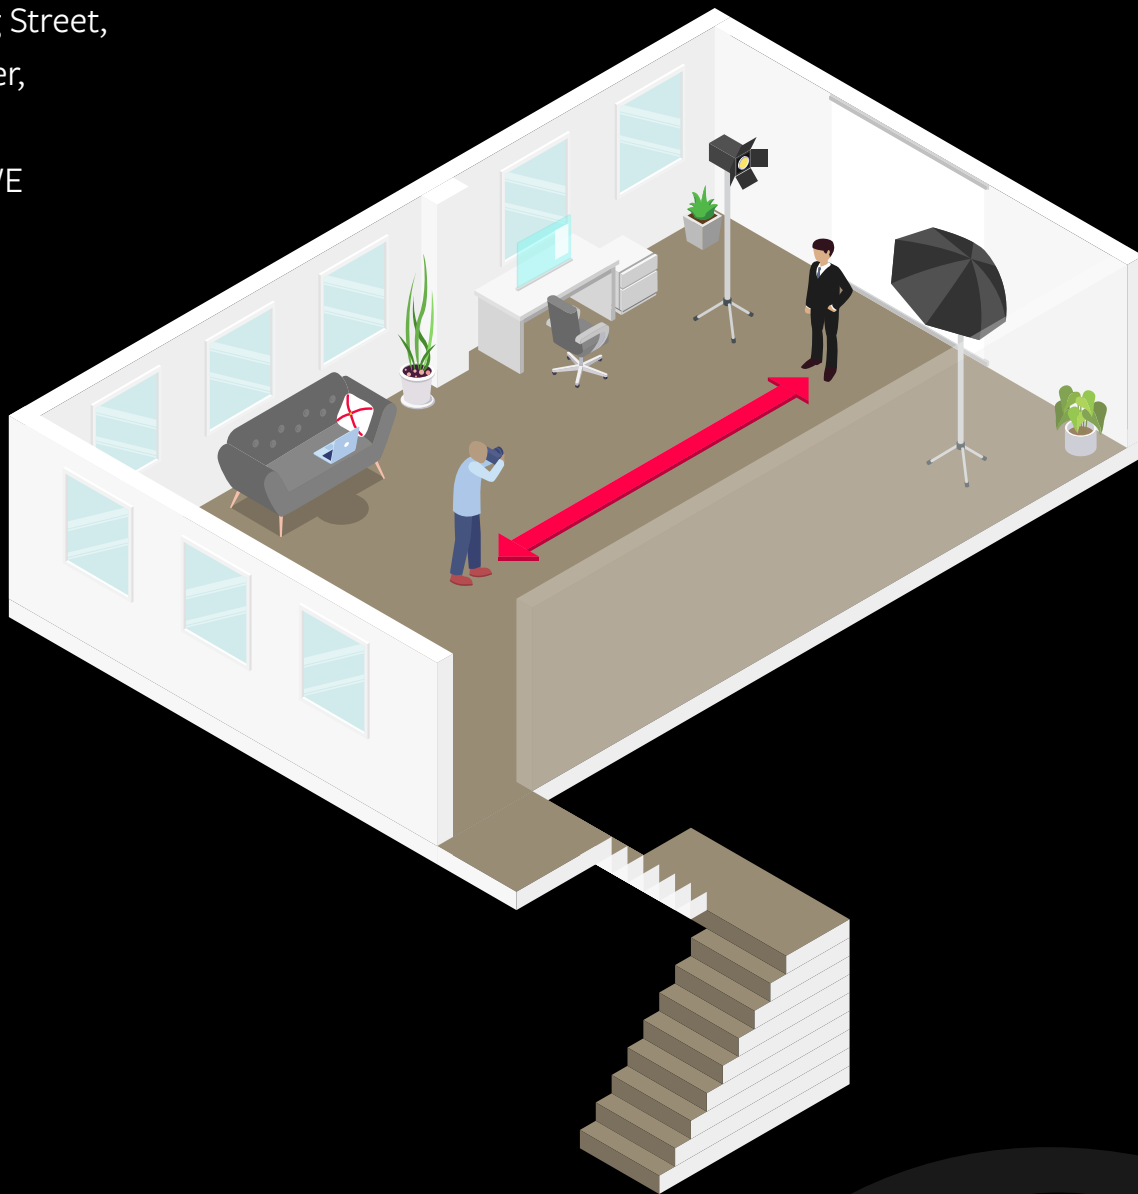

GLENPEROTTE
P H O T O G R A P H E R

Studio Corporate Portraiture

In a physical distancing, safe environment.

Whilst we are in the midst of the Covid-19 crisis, businesses still require photography for their marketing purposes. Our studio is centrally located on King St. and all doors are fully open allowing you to enter the space without having to touch any surfaces. Walk straight onto set, have your portrait taken with the photographer (minimum 2 metres away) and leave. It's that simple and stress free.

PEROTTE

Get in touch

☎ +44 (0)7797 787425

✉ glen@glenperotte.com

Studio Floorplan

2nd Floor,
59 King Street,
St Helier,
Jersey,
JE2 4WE

Business Portraits

Headshots and full length portraits shot in a relaxed and pressure free environment.

Group Portraits that adhere to physical distancing restrictions

All individuals shot separately and digitally composited together to create a group portrait.

Product Photography

State of the art studio producing high end product, food and drinks photography.